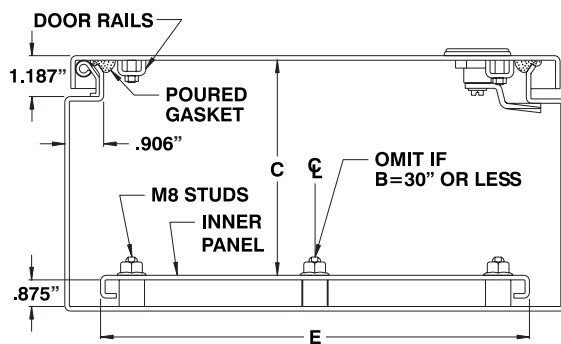

NEMA 4X ENCLOSURES

5412 ESSBU

WATER, OIL, DUST TIGHT STAINLESS STEEL BUTTABLE ENCLOSURES

The 5412 ESSBU water, oil & dust tight enclosures are used indoors or outdoors, in areas where a corrosion problem exists or where the enclosures may be subject to hosing or water coming from any direction, or for protection against dust, dirt or oil splashing. The 5412 ESSBU are made of high quality 14 GA or 16 GA (Type 304) stainless steel, with continuously welded corner seams. The opening has a curled lip around all sides to increase

rigidity and prevent dripping water from entering the enclosure when the door is open. A high quality, robotically poured-inplace, seamless gasket ensures a complete and durable water tight seal. **The hinges are arranged to allow the installation of rows of enclosures, side by side.** A ¼ turn locking mechanism (or 3 point latch system on larger enclosures) ensures positive closing. Internal mounting holes are provided. **Each enclosure**

sure comes complete with a 12 GA galvanized inner panel, which is double bent* for maximum rigidity and mounts on M8 welded studs. The enclosures are brushed smooth. Inner panel is galvanized (other colors available).

**CSA Certified / UL Listed
NEMA/EEMAC 4X / IP66**

Refer to p.734 to validate choice of substrate for the application